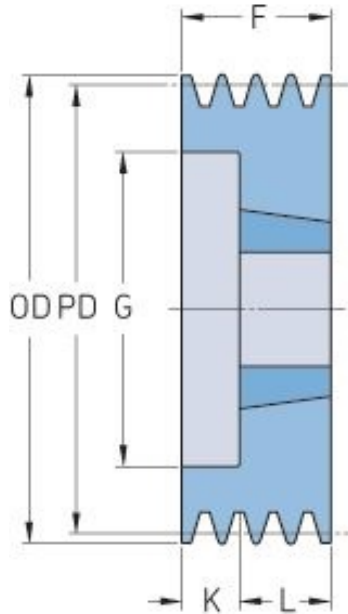

PHP 4SPA200TB

Pitch diameter (mm)	200
Outside diameter (mm)	205.5
Pulley type	2
Bushing no.	3020
Min. bore (mm)	25
Max. bore (mm)	75
F (mm)	65
G (mm)	165
K (mm)	-
L (mm)	51
M (mm)	14
H (mm)	-
Weight (kg)	8.4