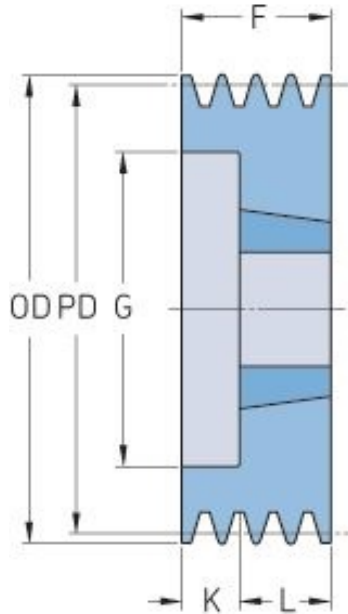

# PHP 4SPA212TB

Pitch diameter (mm)	212
Outside diameter (mm)	217.5
Pulley type	2
Bushing no.	3020
Min. bore (mm)	25
Max. bore (mm)	75
F (mm)	65
G (mm)	177
K (mm)	-
L (mm)	51
M (mm)	14
H (mm)	-
Weight (kg)	9.9