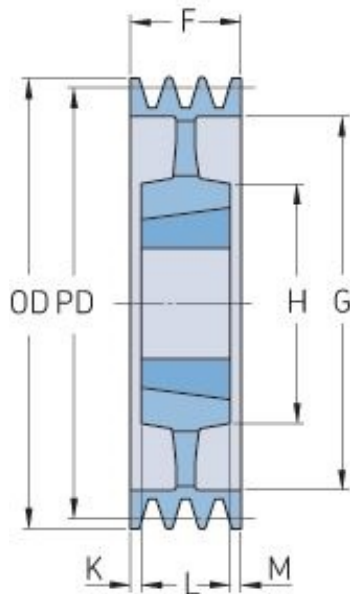

PHP 4SPA315TB

Pitch diameter (mm)	315
Outside diameter (mm)	320.5
Pulley type	5
Bushing no.	3020
Min. bore (mm)	25
Max. bore (mm)	75
F (mm)	65
G (mm)	280
K (mm)	7
L (mm)	51
M (mm)	7
H (mm)	150
Weight (kg)	13.8