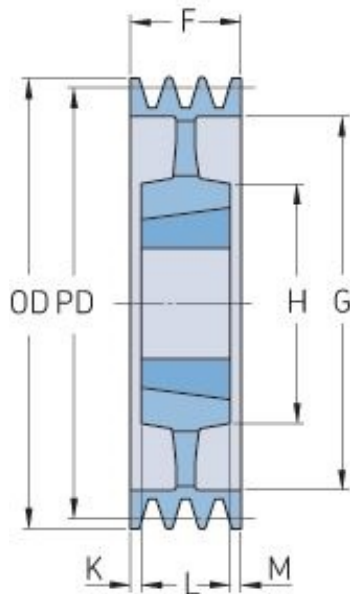

# PHP 4SPA355TB

|                       |       |
|-----------------------|-------|
| Pitch diameter (mm)   | 355   |
| Outside diameter (mm) | 360.5 |
| Pulley type           | 5     |
| Bushing no.           | 3020  |
| Min. bore (mm)        | 25    |
| Max. bore (mm)        | 75    |
| F (mm)                | 65    |
| G (mm)                | 320   |
| K (mm)                | 7     |
| L (mm)                | 51    |
| M (mm)                | 7     |
| H (mm)                | 150   |
| Weight (kg)           | 15.8  |