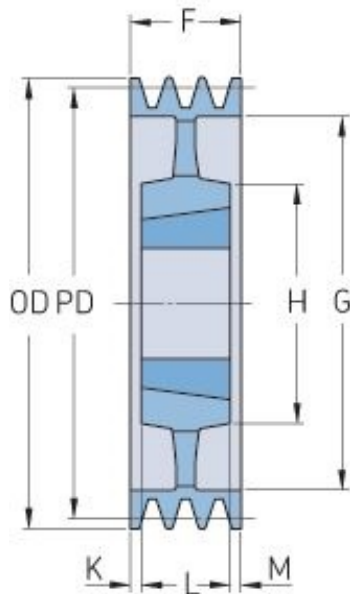

# PHP 4SPA450TB

Pitch diameter (mm)	450
Outside diameter (mm)	455.5
Pulley type	5
Bushing no.	3020
Min. bore (mm)	25
Max. bore (mm)	75
F (mm)	65
G (mm)	415
K (mm)	7
L (mm)	51
M (mm)	7
H (mm)	150
Weight (kg)	23.2