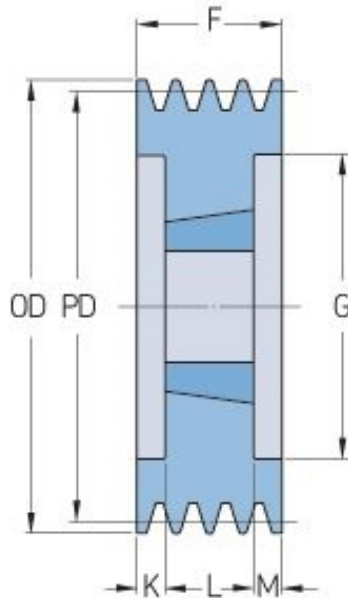

PHP 4SPB200TB

Pitch diameter (mm)	200
Outside diameter (mm)	207
Pulley type	3
Bushing no.	3020
Min. bore (mm)	25
Max. bore (mm)	75
F (mm)	82
G (mm)	157
K (mm)	15.5
L (mm)	51
M (mm)	15.5
H (mm)	-
Weight (kg)	9.3