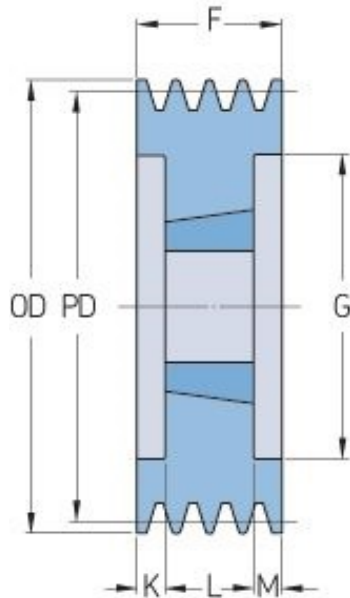

PHP 4SPB212TB

Pitch diameter (mm)	212
Outside diameter (mm)	219
Pulley type	3
Bushing no.	3020
Min. bore (mm)	25
Max. bore (mm)	75
F (mm)	82
G (mm)	169
K (mm)	15.5
L (mm)	51
M (mm)	15.5
H (mm)	-
Weight (kg)	10.9