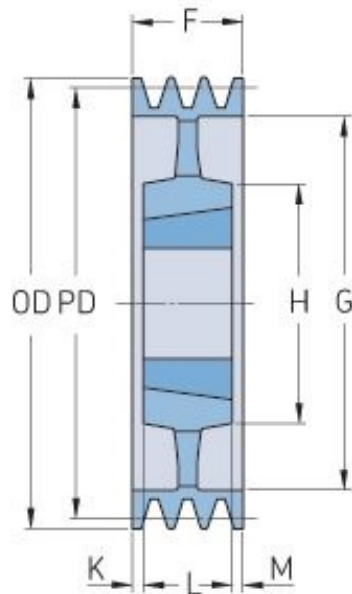

PHP 4SPB280TB

Pitch diameter (mm)	280
Outside diameter (mm)	287
Pulley type	5
Bushing no.	3020
Min. bore (mm)	25
Max. bore (mm)	75
F (mm)	82
G (mm)	237
K (mm)	15.5
L (mm)	51
M (mm)	15.5
H (mm)	150
Weight (kg)	13.8