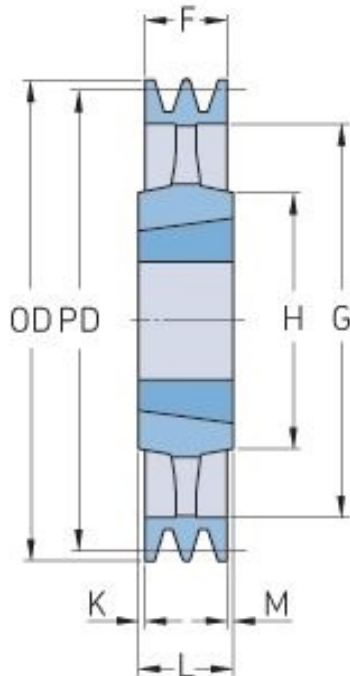

# PHP 4SPB315TB

Pitch diameter (mm)	315
Outside diameter (mm)	322
Pulley type	4
Bushing no.	3535
Min. bore (mm)	35
Max. bore (mm)	90
F (mm)	82
G (mm)	272
K (mm)	3.5
L (mm)	89
M (mm)	3.5
H (mm)	170
Weight (kg)	20.6