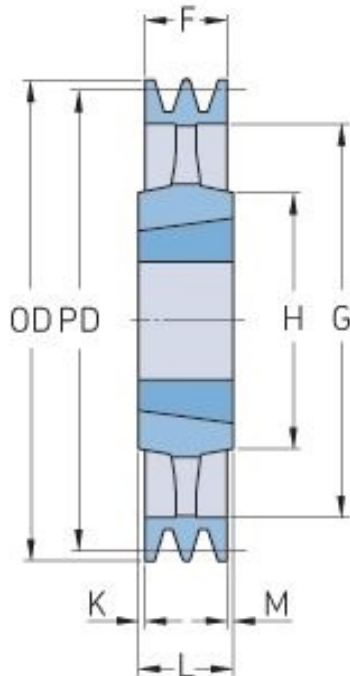

PHP 4SPB335TB

Pitch diameter (mm)	335
Outside diameter (mm)	342
Pulley type	4
Bushing no.	3535
Min. bore (mm)	35
Max. bore (mm)	90
F (mm)	82
G (mm)	292
K (mm)	3.5
L (mm)	89
M (mm)	3.5
H (mm)	170
Weight (kg)	22