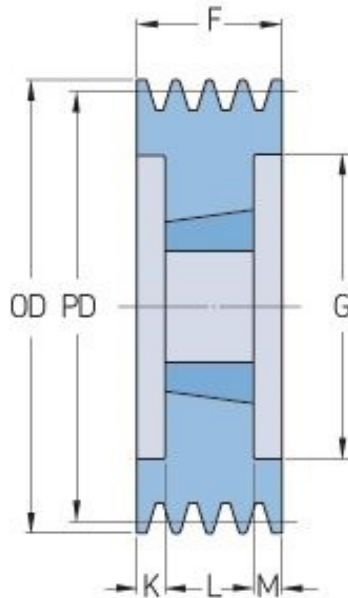

PHP 4SPC212TB

Pitch diameter (mm)	212
Outside diameter (mm)	221.6
Pulley type	3
Bushing no.	3020
Min. bore (mm)	25
Max. bore (mm)	75
F (mm)	111
G (mm)	156
K (mm)	30
L (mm)	51
M (mm)	30
H (mm)	-
Weight (kg)	13