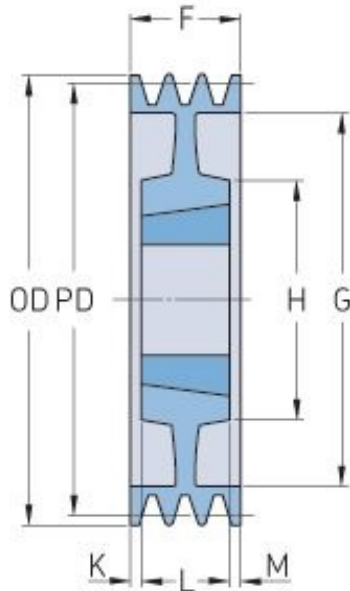

# PHP 4SPC280TB

Pitch diameter (mm)	280
Outside diameter (mm)	289.6
Pulley type	7
Bushing no.	3535
Min. bore (mm)	35
Max. bore (mm)	90
F (mm)	111
G (mm)	224
K (mm)	11
L (mm)	89
M (mm)	11
H (mm)	-
Weight (kg)	25.4