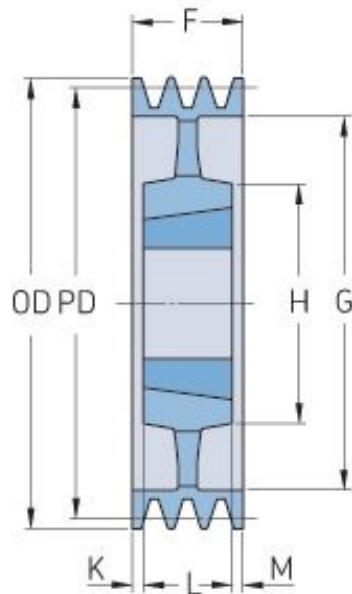

PHP 4SPC315TB

Pitch diameter (mm)	315
Outside diameter (mm)	324.6
Pulley type	5
Bushing no.	3535
Min. bore (mm)	35
Max. bore (mm)	90
F (mm)	111
G (mm)	259
K (mm)	11
L (mm)	89
M (mm)	11
H (mm)	170
Weight (kg)	25.3