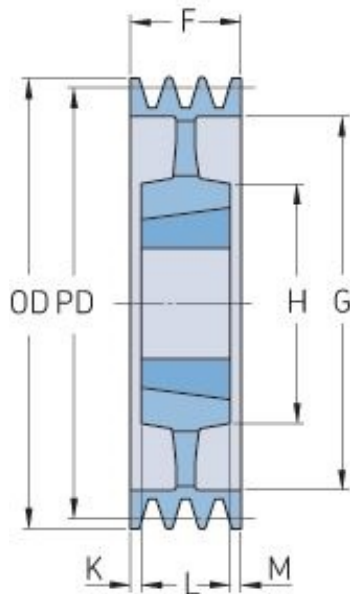

PHP 4SPC335TB

Pitch diameter (mm)	335
Outside diameter (mm)	344.6
Pulley type	5
Bushing no.	3535
Min. bore (mm)	35
Max. bore (mm)	90
F (mm)	111
G (mm)	279
K (mm)	11
L (mm)	89
M (mm)	11
H (mm)	170
Weight (kg)	27.4