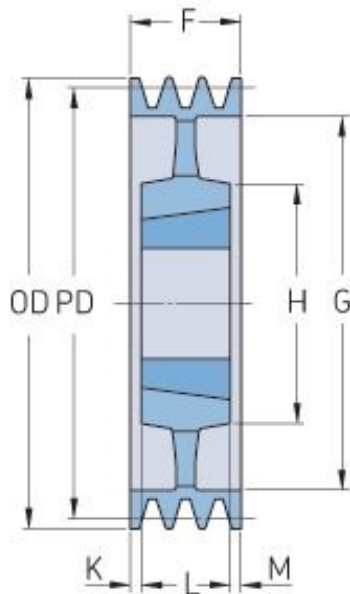

# PHP 4SPC500TB

Pitch diameter (mm)	500
Outside diameter (mm)	509.6
Pulley type	5
Bushing no.	3535
Min. bore (mm)	35
Max. bore (mm)	90
F (mm)	111
G (mm)	444
K (mm)	11
L (mm)	89
M (mm)	11
H (mm)	170
Weight (kg)	46