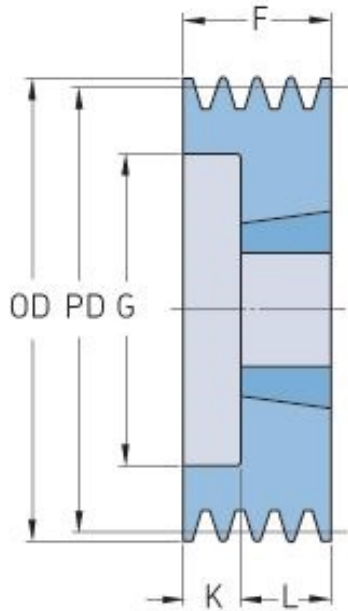

# PHP 4SPZ90TB

Pitch diameter (mm)	90
Outside diameter (mm)	94
Pulley type	6
Bushing no.	1610
Min. bore (mm)	14
Max. bore (mm)	42
F (mm)	52
G (mm)	61
K (mm)	27
L (mm)	25
M (mm)	-
H (mm)	-
Weight (kg)	1.1