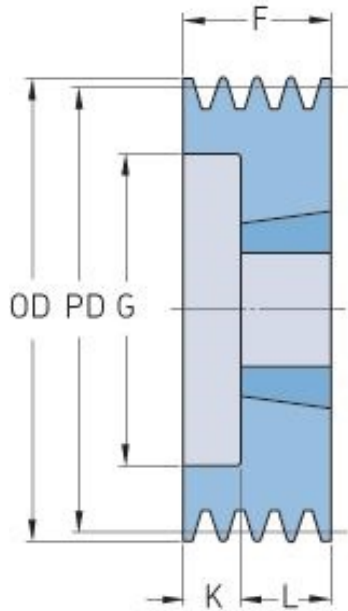

# PHP 4SPZ95TB

Pitch diameter (mm)	95
Outside diameter (mm)	99
Pulley type	6
Bushing no.	1610
Min. bore (mm)	14
Max. bore (mm)	42
F (mm)	52
G (mm)	66
K (mm)	27
L (mm)	25
M (mm)	-
H (mm)	-
Weight (kg)	1.3