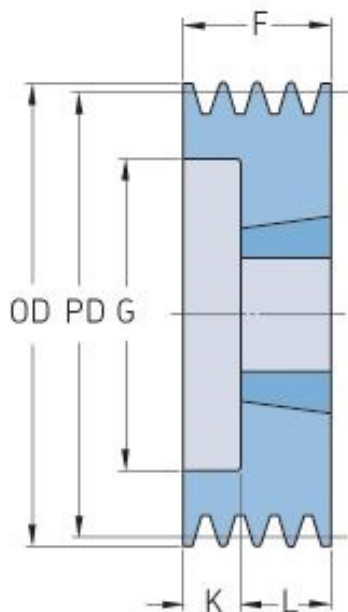

PHP 4SPZ106TB

Pitch diameter (mm)	106
Outside diameter (mm)	110
Pulley type	6
Bushing no.	1610
Min. bore (mm)	14
Max. bore (mm)	42
F (mm)	52
G (mm)	80
K (mm)	27
L (mm)	25
M (mm)	-
H (mm)	-
Weight (kg)	1.6