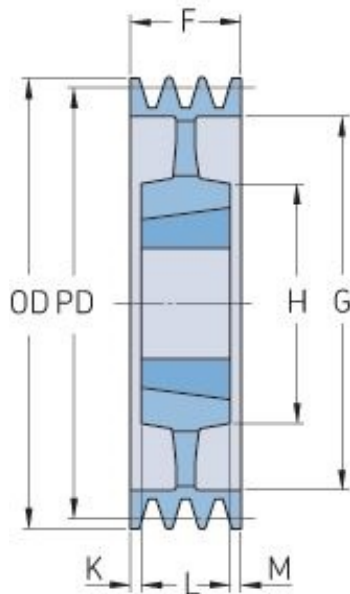

# PHP 4SPZ250TB

|                       |      |
|-----------------------|------|
| Pitch diameter (mm)   | 250  |
| Outside diameter (mm) | 254  |
| Pulley type           | 5    |
| Bushing no.           | 2517 |
| Min. bore (mm)        | 16   |
| Max. bore (mm)        | 60   |
| F (mm)                | 52   |
| G (mm)                | 222  |
| K (mm)                | 3.5  |
| L (mm)                | 45   |
| M (mm)                | 3.5  |
| H (mm)                | 120  |
| Weight (kg)           | 8    |