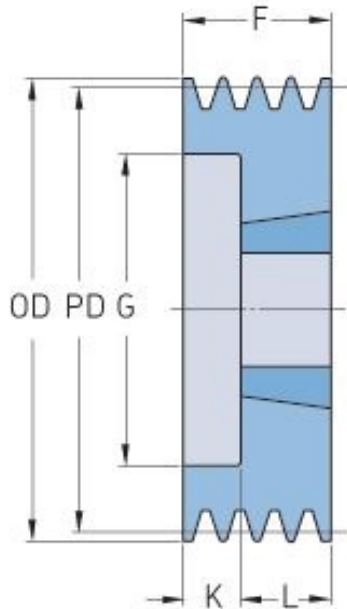

# PHP 5SPA106TB

Pitch diameter (mm)	106
Outside diameter (mm)	111.5
Pulley type	6
Bushing no.	2012
Min. bore (mm)	14
Max. bore (mm)	50
F (mm)	80
G (mm)	76
K (mm)	48
L (mm)	32
M (mm)	-
H (mm)	-
Weight (kg)	2.1