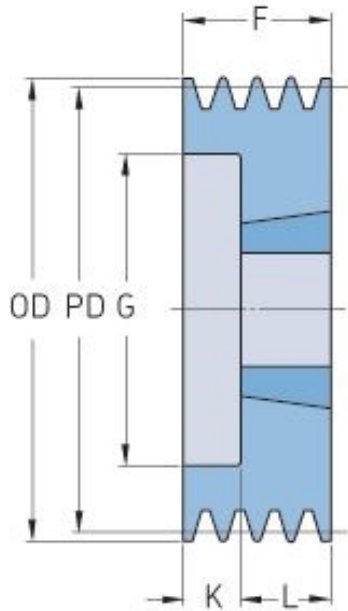

# PHP 5SPA112TB

Pitch diameter (mm)	112
Outside diameter (mm)	117.5
Pulley type	6
Bushing no.	2012
Min. bore (mm)	14
Max. bore (mm)	50
F (mm)	80
G (mm)	80
K (mm)	48
L (mm)	32
M (mm)	-
H (mm)	-
Weight (kg)	2.4