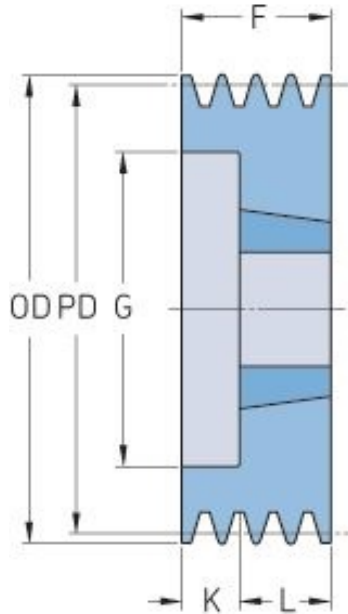

PHP 5SPA118TB

| | |
|-----------------------|-------|
| Pitch diameter (mm) | 118 |
| Outside diameter (mm) | 123.5 |
| Pulley type | 2 |
| Bushing no. | 2012 |
| Min. bore (mm) | 14 |
| Max. bore (mm) | 50 |
| F (mm) | 80 |
| G (mm) | 86 |
| K (mm) | - |
| L (mm) | 32 |
| M (mm) | 48 |
| H (mm) | - |
| Weight (kg) | 2.7 |