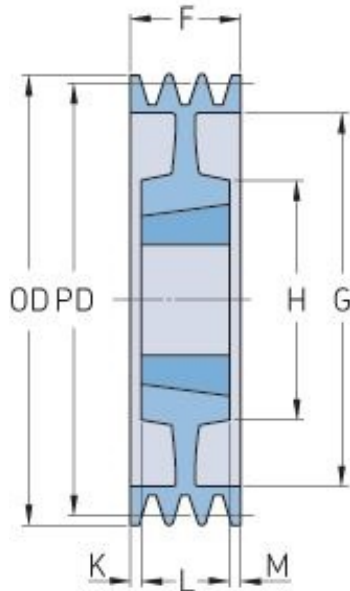

# PHP 5SPA250TB

Pitch diameter (mm)	250
Outside diameter (mm)	255.5
Pulley type	7
Bushing no.	3020
Min. bore (mm)	25
Max. bore (mm)	75
F (mm)	80
G (mm)	215
K (mm)	14.5
L (mm)	51
M (mm)	14.5
H (mm)	150
Weight (kg)	11.7