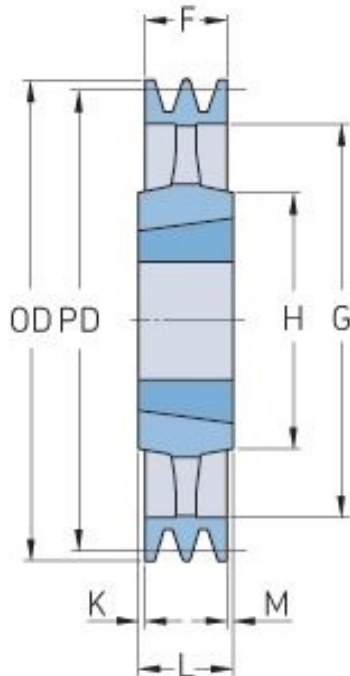

# PHP 5SPA355TB

Pitch diameter (mm)	355
Outside diameter (mm)	360.5
Pulley type	4
Bushing no.	3535
Min. bore (mm)	35
Max. bore (mm)	90
F (mm)	80
G (mm)	320
K (mm)	4.5
L (mm)	89
M (mm)	4.5
H (mm)	170
Weight (kg)	22.8