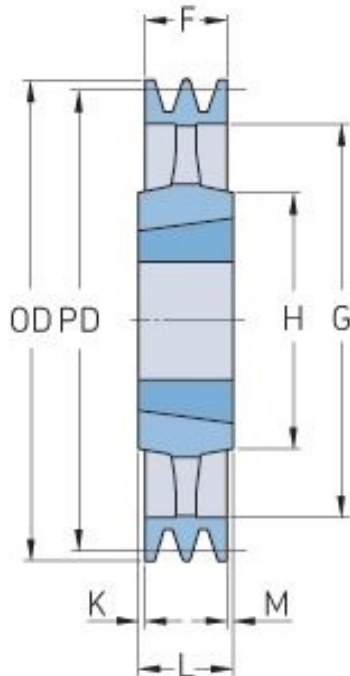

PHP 5SPA1000TB

Pitch diameter (mm)	1000
Outside diameter (mm)	1005.5
Pulley type	4
Bushing no.	4545
Min. bore (mm)	55
Max. bore (mm)	120
F (mm)	80
G (mm)	965
K (mm)	17
L (mm)	114
M (mm)	17
H (mm)	225
Weight (kg)	70