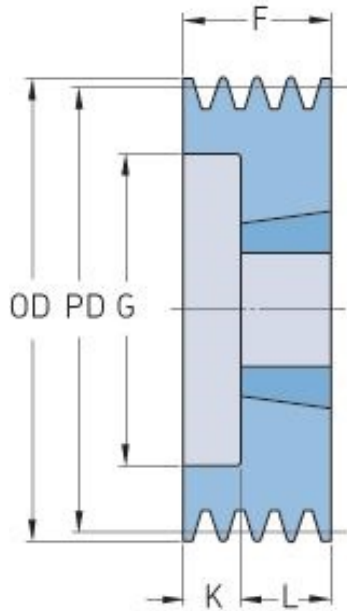

PHP 5SPB125TB

| | |
|-----------------------|------|
| Pitch diameter (mm) | 125 |
| Outside diameter (mm) | 132 |
| Pulley type | 6 |
| Bushing no. | 2012 |
| Min. bore (mm) | 14 |
| Max. bore (mm) | 50 |
| F (mm) | 101 |
| G (mm) | 87 |
| K (mm) | 69 |
| L (mm) | 32 |
| M (mm) | - |
| H (mm) | - |
| Weight (kg) | 3.6 |