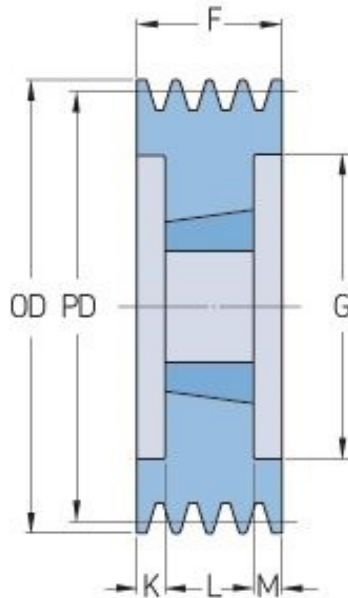

PHP 5SPB200TB

Pitch diameter (mm)	200
Outside diameter (mm)	207
Pulley type	3
Bushing no.	3020
Min. bore (mm)	25
Max. bore (mm)	75
F (mm)	101
G (mm)	157
K (mm)	25
L (mm)	51
M (mm)	25
H (mm)	-
Weight (kg)	10.3