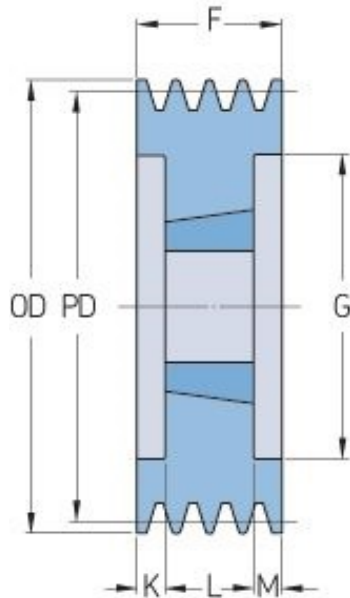

PHP 5SPB250TB

Pitch diameter (mm)	250
Outside diameter (mm)	257
Pulley type	3
Bushing no.	3535
Min. bore (mm)	35
Max. bore (mm)	90
F (mm)	101
G (mm)	207
K (mm)	6
L (mm)	89
M (mm)	6
H (mm)	-
Weight (kg)	18.6