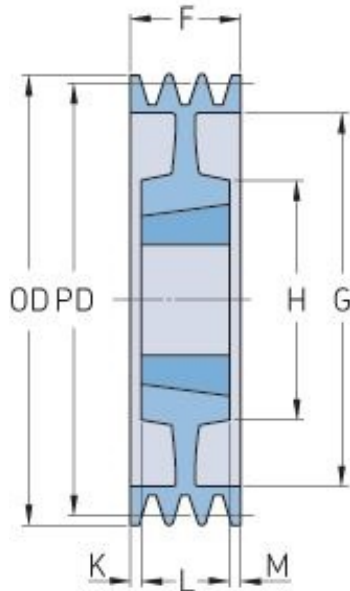

# PHP 5SPB280TB

Pitch diameter (mm)	280
Outside diameter (mm)	287
Pulley type	7
Bushing no.	3535
Min. bore (mm)	35
Max. bore (mm)	90
F (mm)	101
G (mm)	237
K (mm)	6
L (mm)	89
M (mm)	6
H (mm)	170
Weight (kg)	21.4