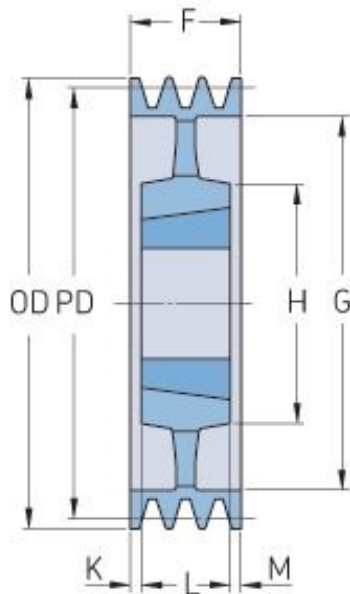

PHP 5SPB400TB

Pitch diameter (mm)	400
Outside diameter (mm)	407
Pulley type	5
Bushing no.	3535
Min. bore (mm)	35
Max. bore (mm)	90
F (mm)	101
G (mm)	357
K (mm)	6
L (mm)	89
M (mm)	6
H (mm)	170
Weight (kg)	30.2