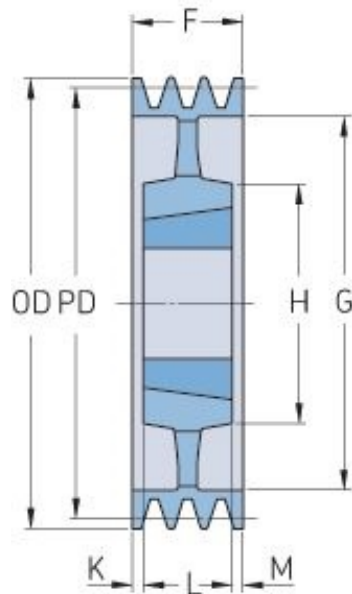

# PHP 5SPB500TB

Pitch diameter (mm)	500
Outside diameter (mm)	507
Pulley type	5
Bushing no.	3535
Min. bore (mm)	35
Max. bore (mm)	90
F (mm)	101
G (mm)	457
K (mm)	-
L (mm)	89
M (mm)	12
H (mm)	170
Weight (kg)	36.7