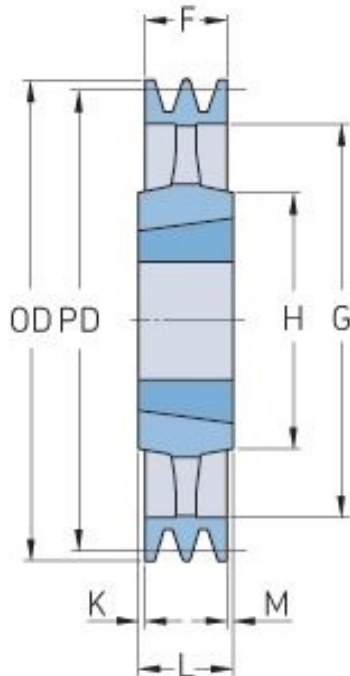

# PHP 5SPB560TB

Pitch diameter (mm)	560
Outside diameter (mm)	567
Pulley type	4
Bushing no.	4040
Min. bore (mm)	40
Max. bore (mm)	100
F (mm)	101
G (mm)	517
K (mm)	-
L (mm)	102
M (mm)	1
H (mm)	200
Weight (kg)	45.6