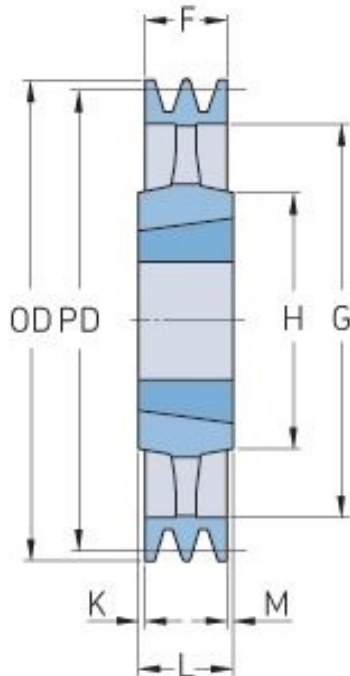

# PHP 5SPB800TB

Pitch diameter (mm)	800
Outside diameter (mm)	807
Pulley type	4
Bushing no.	4040
Min. bore (mm)	40
Max. bore (mm)	100
F (mm)	101
G (mm)	754
K (mm)	-
L (mm)	102
M (mm)	1
H (mm)	200
Weight (kg)	67