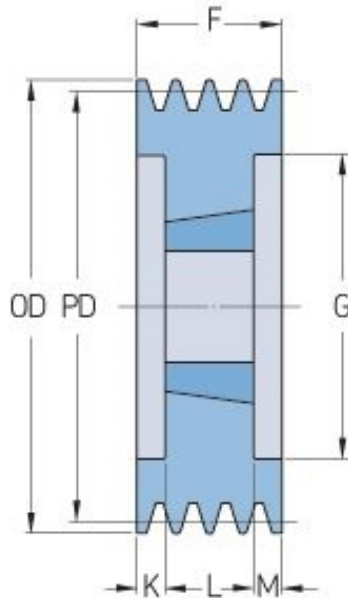

PHP 5SPC200TB

Pitch diameter (mm)	200
Outside diameter (mm)	209.6
Pulley type	3
Bushing no.	3535
Min. bore (mm)	35
Max. bore (mm)	90
F (mm)	136
G (mm)	150
K (mm)	23.5
L (mm)	89
M (mm)	23.5
H (mm)	-
Weight (kg)	12.2