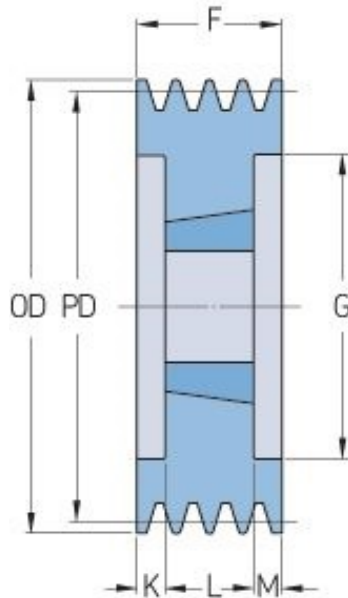

PHP 5SPC224TB

Pitch diameter (mm)	224
Outside diameter (mm)	233.6
Pulley type	3
Bushing no.	3535
Min. bore (mm)	35
Max. bore (mm)	90
F (mm)	136
G (mm)	173
K (mm)	23.5
L (mm)	89
M (mm)	23.5
H (mm)	-
Weight (kg)	16.6