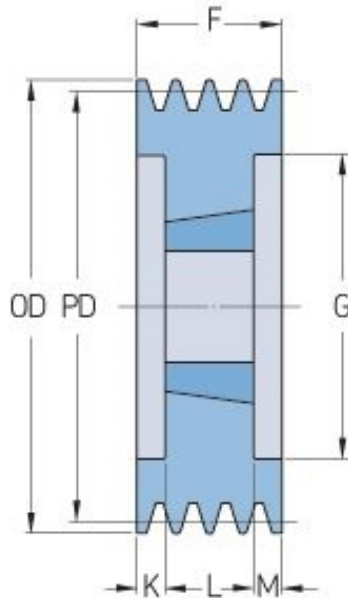

PHP 5SPC250TB

Pitch diameter (mm)	250
Outside diameter (mm)	259.6
Pulley type	3
Bushing no.	3535
Min. bore (mm)	35
Max. bore (mm)	90
F (mm)	136
G (mm)	198
K (mm)	23.5
L (mm)	89
M (mm)	23.5
H (mm)	-
Weight (kg)	21.5