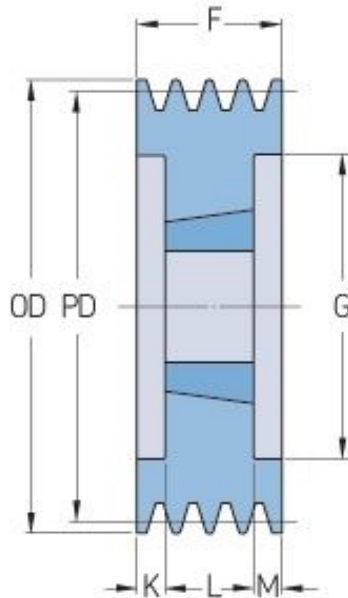

PHP 5SPC265TB

Pitch diameter (mm)	265
Outside diameter (mm)	274.6
Pulley type	3
Bushing no.	3535
Min. bore (mm)	35
Max. bore (mm)	90
F (mm)	136
G (mm)	213
K (mm)	23.5
L (mm)	89
M (mm)	23.5
H (mm)	-
Weight (kg)	25