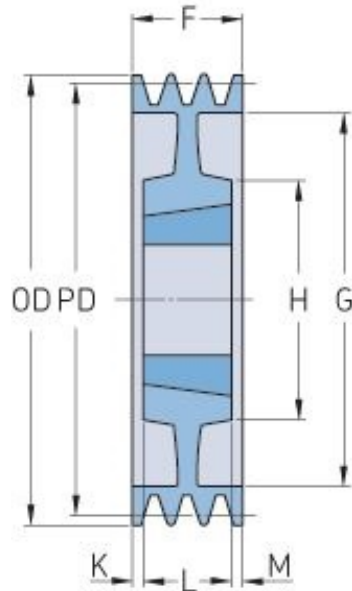

PHP 5SPC300TB

Pitch diameter (mm)	300
Outside diameter (mm)	309.6
Pulley type	7
Bushing no.	3535
Min. bore (mm)	35
Max. bore (mm)	90
F (mm)	136
G (mm)	247
K (mm)	23.5
L (mm)	89
M (mm)	23.5
H (mm)	170
Weight (kg)	28.2