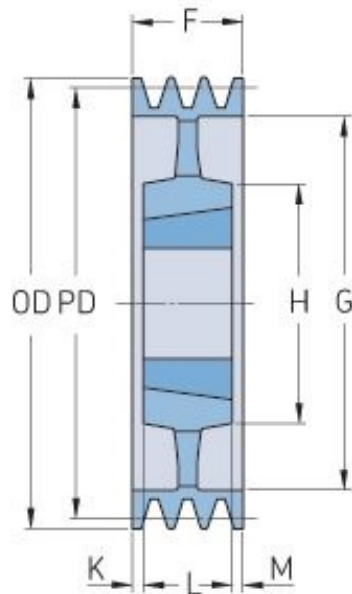

PHP 5SPC315TB

Pitch diameter (mm)	315
Outside diameter (mm)	324.6
Pulley type	5
Bushing no.	3535
Min. bore (mm)	35
Max. bore (mm)	90
F (mm)	136
G (mm)	264
K (mm)	23.5
L (mm)	89
M (mm)	23.5
H (mm)	170
Weight (kg)	28.1