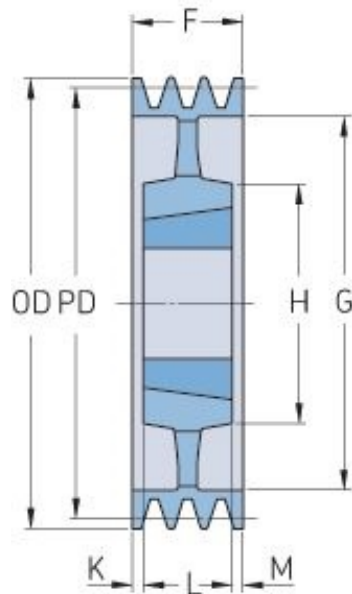

PHP 5SPC335TB

Pitch diameter (mm)	335
Outside diameter (mm)	344.6
Pulley type	5
Bushing no.	3535
Min. bore (mm)	35
Max. bore (mm)	90
F (mm)	136
G (mm)	280
K (mm)	23.5
L (mm)	89
M (mm)	23.5
H (mm)	170
Weight (kg)	31.1