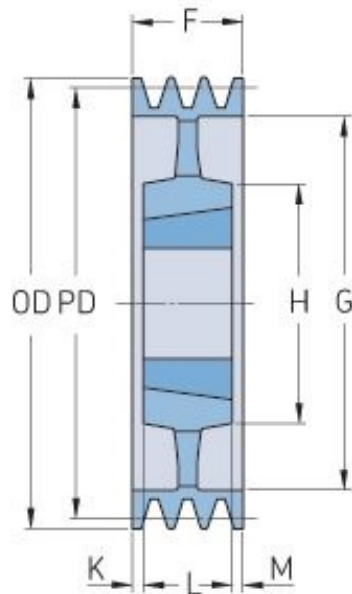

PHP 5SPC355TB

Pitch diameter (mm)	355
Outside diameter (mm)	364.6
Pulley type	5
Bushing no.	3535
Min. bore (mm)	35
Max. bore (mm)	90
F (mm)	136
G (mm)	304
K (mm)	23.5
L (mm)	89
M (mm)	23.5
H (mm)	170
Weight (kg)	33.1