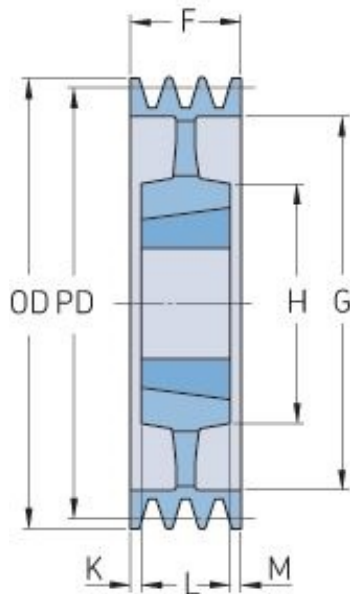

PHP 5SPC475TB

| | |
|-----------------------|-------|
| Pitch diameter (mm) | 475 |
| Outside diameter (mm) | 484.6 |
| Pulley type | 5 |
| Bushing no. | 4040 |
| Min. bore (mm) | 40 |
| Max. bore (mm) | 100 |
| F (mm) | 136 |
| G (mm) | 419 |
| K (mm) | 17 |
| L (mm) | 102 |
| M (mm) | 17 |
| H (mm) | 200 |
| Weight (kg) | 48.5 |