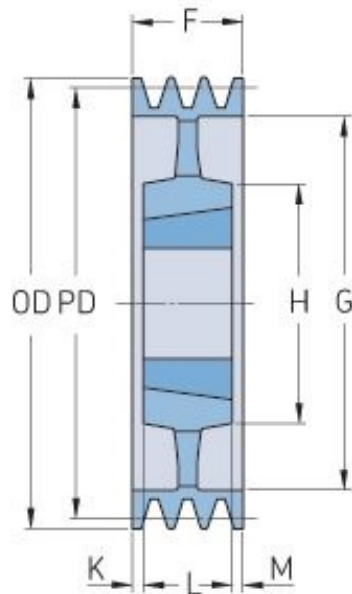

# PHP 5SPC500TB

Pitch diameter (mm)	500
Outside diameter (mm)	509.6
Pulley type	5
Bushing no.	4040
Min. bore (mm)	40
Max. bore (mm)	100
F (mm)	136
G (mm)	444
K (mm)	17
L (mm)	102
M (mm)	17
H (mm)	200
Weight (kg)	51