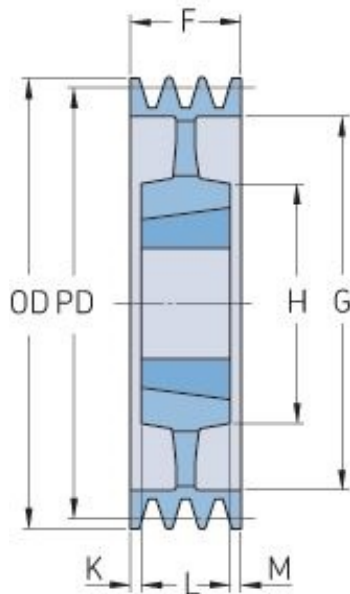

# PHP 5SPC710TB

Pitch diameter (mm)	710
Outside diameter (mm)	719.6
Pulley type	5
Bushing no.	5050
Min. bore (mm)	70
Max. bore (mm)	125
F (mm)	136
G (mm)	654
K (mm)	4.5
L (mm)	127
M (mm)	4.5
H (mm)	245
Weight (kg)	93