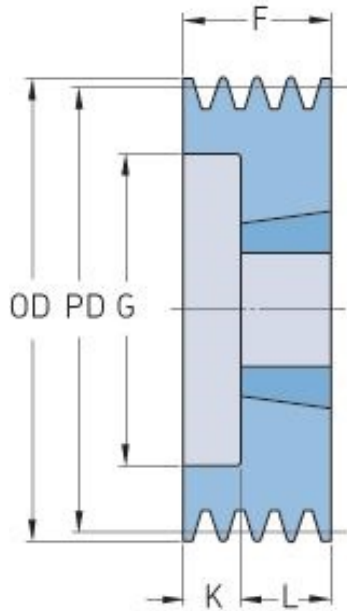

# PHP 6SPA106TB

Pitch diameter (mm)	106
Outside diameter (mm)	111.5
Pulley type	6
Bushing no.	2012
Min. bore (mm)	14
Max. bore (mm)	50
F (mm)	95
G (mm)	76
K (mm)	63
L (mm)	32
M (mm)	-
H (mm)	-
Weight (kg)	2.5