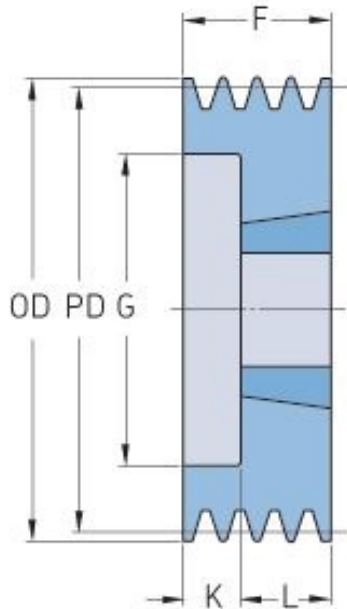

PHP 6SPA112TB

Pitch diameter (mm)	112
Outside diameter (mm)	117.5
Pulley type	6
Bushing no.	2012
Min. bore (mm)	14
Max. bore (mm)	50
F (mm)	95
G (mm)	80
K (mm)	63
L (mm)	32
M (mm)	-
H (mm)	-
Weight (kg)	2.8