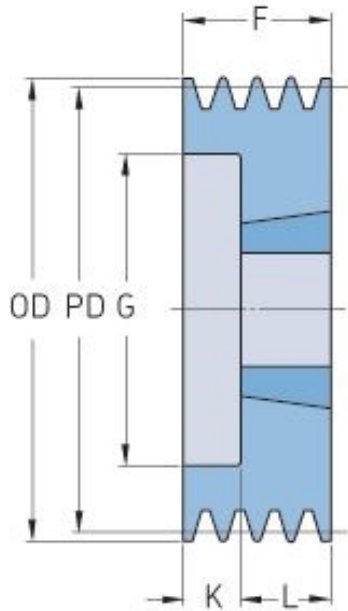

PHP 6SPA118TB

Pitch diameter (mm)	118
Outside diameter (mm)	123.5
Pulley type	6
Bushing no.	2012
Min. bore (mm)	14
Max. bore (mm)	50
F (mm)	95
G (mm)	86
K (mm)	63
L (mm)	32
M (mm)	-
H (mm)	-
Weight (kg)	3.1