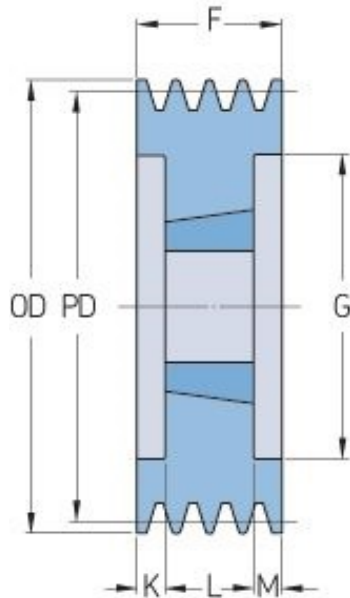

PHP 6SPA200TB

Pitch diameter (mm)	200
Outside diameter (mm)	205.5
Pulley type	3
Bushing no.	3020
Min. bore (mm)	25
Max. bore (mm)	75
F (mm)	95
G (mm)	165
K (mm)	22
L (mm)	51
M (mm)	22
H (mm)	-
Weight (kg)	9.9