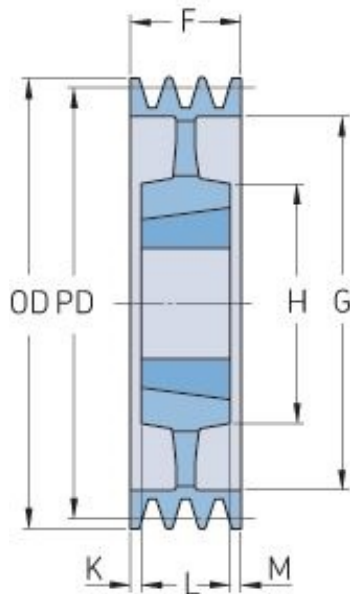

PHP 6SPA280TB

Pitch diameter (mm)	280
Outside diameter (mm)	285.5
Pulley type	5
Bushing no.	3535
Min. bore (mm)	35
Max. bore (mm)	90
F (mm)	95
G (mm)	245
K (mm)	3
L (mm)	89
M (mm)	3
H (mm)	170
Weight (kg)	19