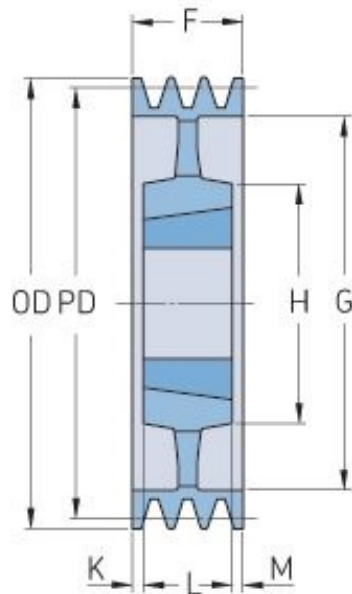

# PHP 6SPA355TB

Pitch diameter (mm)	355
Outside diameter (mm)	360.5
Pulley type	5
Bushing no.	3535
Min. bore (mm)	35
Max. bore (mm)	90
F (mm)	95
G (mm)	320
K (mm)	3
L (mm)	89
M (mm)	3
H (mm)	170
Weight (kg)	23.5